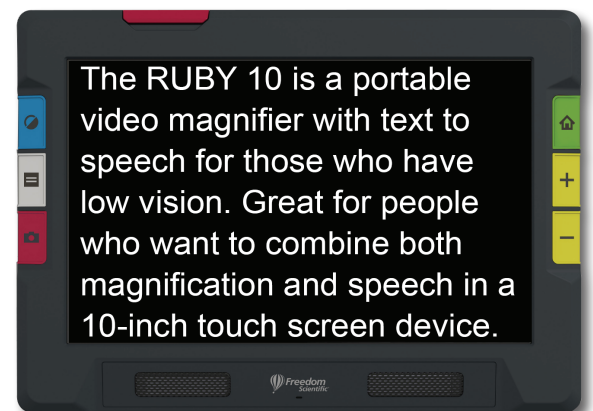

RUBY® 10

A 10-inch touchscreen video magnifier

Portable video magnifier with the convenience of a touchscreen and optional text-to-speech

The RUBY 10 is a portable video magnifier with three cameras for distance, reading, and an extended arm for full-page image capture and optional OCR.

Perfect for individuals who want a larger screen and desktop capabilities in a portable package. Choose the speech model for text-to-speech functionality.

Use right out of the box with intuitive controls, built-in reading stand. Unique, patent-pending viewing modes improve contrast and maximize comfort.

RUBY 10 Features

- Magnify from 2X to 24X
- Touchscreen menu buttons and tactile buttons
- Portable and lightweight
- Magnify small objects and fine print
- See objects at a short distance
- Save scanned images and documents
- Connect via Miracast or USB to an external display
- Scan and read full-page documents (speech model)
- Connect a headset to listen to documents privately (speech model)