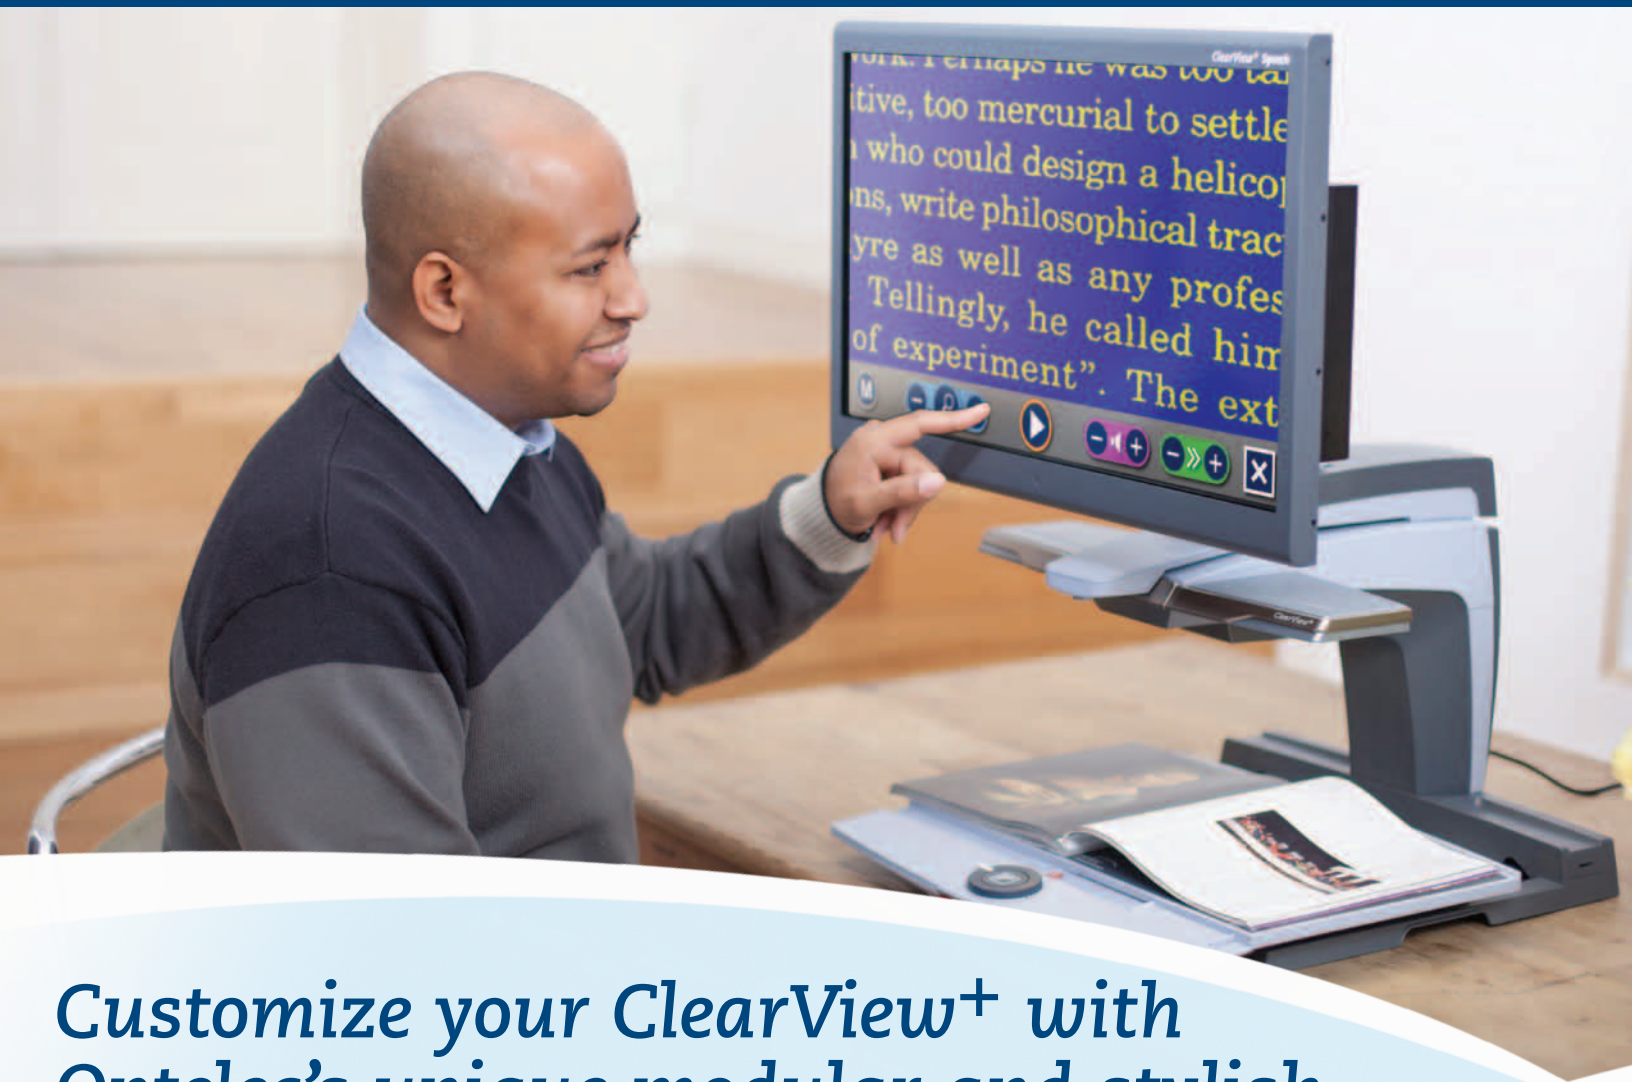

Customize your ClearView+ with Optelec's unique modular and stylish design. We can help you get started today!

Step 1: Choose a monitor

NEW!

- 24" Speech, HD Touchscreen (as shown)
- 24" HD Widescreen, Matte
- 24" TwinView PC Split-Screen, Matte
- 22" Widescreen, Matte
- 18.5" Widescreen, Matte

Step 2: Choose a model type

- High Definition (HD)
- True Color
- Black & White (excludes Speech)

Step 3: Select your optional features

- Basic Feature Pack
- Advanced Feature Pack
- Auto-Zoom Feature Pack
- Foot Pedal

TIP...

The ClearView+ Speech is offered as a complete system or as a separate module to upgrade your existing ClearView+.