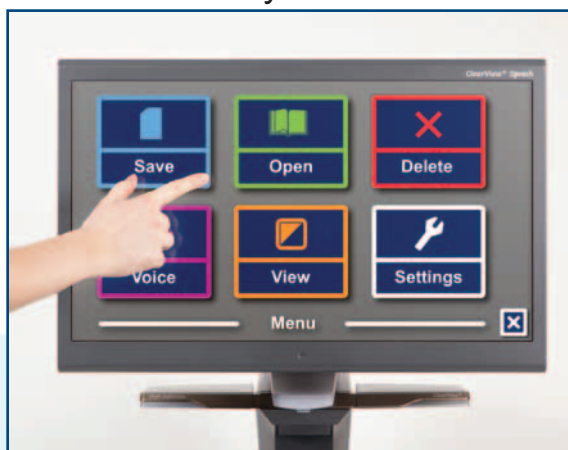

TIP...

The ClearView+ Speech is offered as a complete system or as a separate module to upgrade your existing ClearView+.

Optelec ClearView+ Speech

Read documents with reliable Text-to-Speech / OCR

The ClearView+ Speech can instantly convert any printed text into speech. It makes it possible to access accurate information in a way that is most comfortable and easy for you, especially long text.

The Point & Read interface allows you to simply touch the screen for the Speech feature, and then sit back, relax and listen. You also have the option to select video magnification to view photos, bills and read shorter text.

Capture the whole page and navigate quickly

The ClearView+ Speech displays full pages and automatically identifies the document or photo layout. Switch instantly between full view or navigate to various sections. Never lose track of where you are again!

Point directly at columns or words and read

To scroll within the magnified document, swipe your finger on the 24-inch HD touchscreen monitor. Simply tap a paragraph, column or word to activate the Speech function and instantly enjoy listening to articles, letters and books. That's how easy it is!