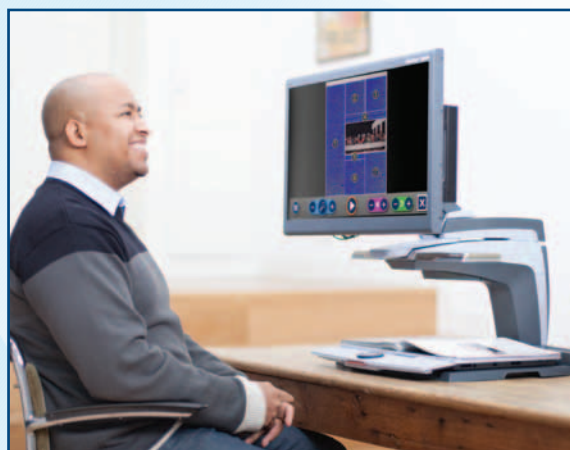

Store your documents or view your favorite photos

You have the convenience of saving documents or viewing digital photos on a SD card or USB drive and access them when you need them.